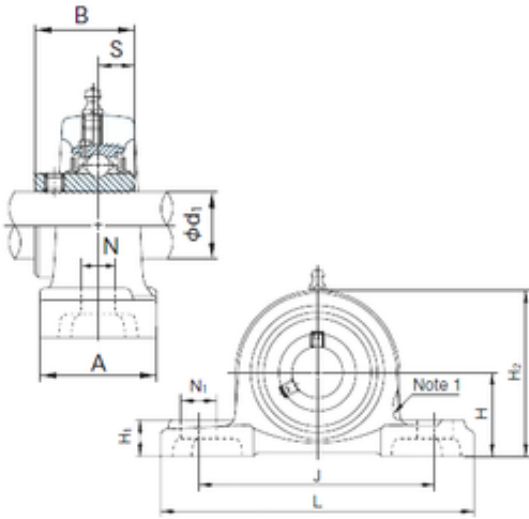

ZKL BEARING INDIA PRIVATE LTD.

UCP208 Bearing 2D drawings and 3D CAD models

NTN/NSK/SKF/Timken/NACHI Ball
Bearing/Pillow Block Bearing UCP208
UCP209 UCP210 UCP211 UCP212

Bearing No. UCP208

Bore Diameter	40 mm
Width	49.2 mm
d	40 mm
A	54 mm
B	49.2 mm
H	49.2 mm
H1	19 mm
H2	100 mm
J	137 mm
L	184 mm
N	17 mm
N1	25 mm
S	19 mm
Bolt (G)	M14
Category	Bearings
Inventory	0.0
Manufacturer Name	NACHI
Minimum Buy Quantity	N/A
Weight / Kilogram	0
Product Group	M06110